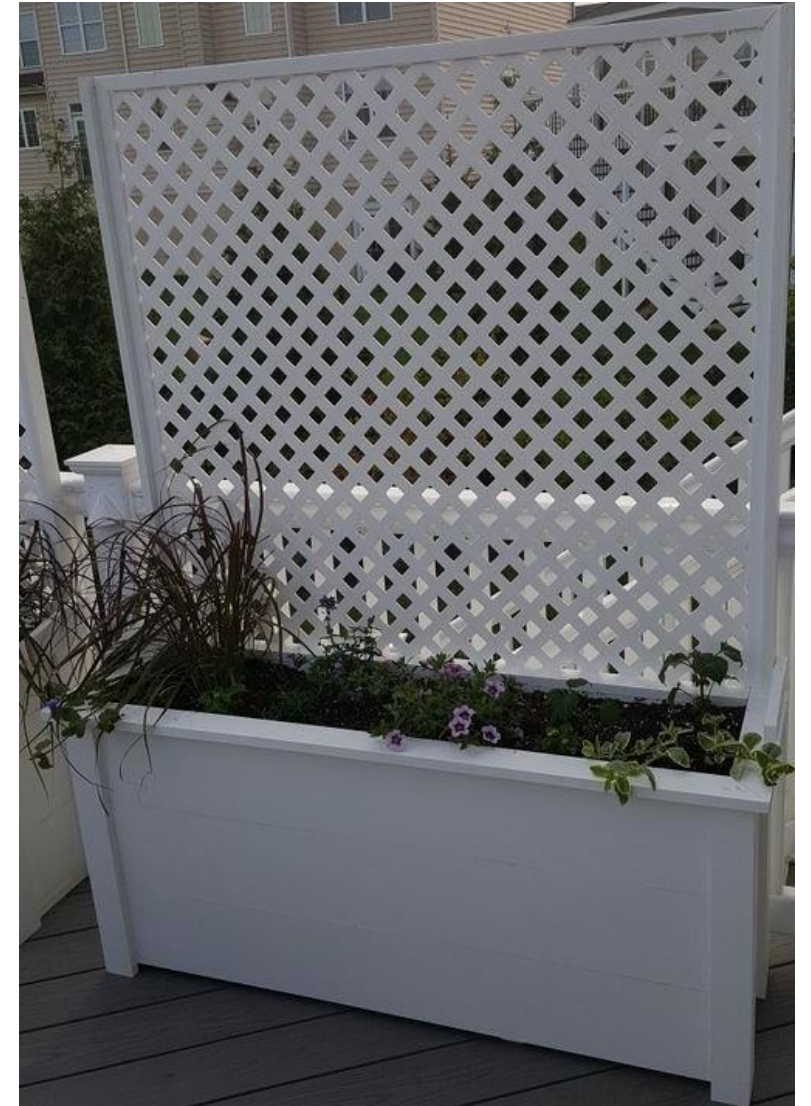

Associates with classical style architecture and suits the classic architecture of Sandown Crescent.

Choice of 3 options:

1. Plain trellis
2. With planter box
3. With box seat (lid)

Shape: diamond

Colour: white

Double frame with 15 - 32mm diamond shaped (square gaps) for better privacy.

Photographs: not exact to scale/product image

1. Plain trellis

Shape: diamond

Colour: white

Double frame with 15 - 32mm diamond shaped (square gaps) for better privacy.

2. Trellis with planter box (option)

Shape: diamond

Colour: white

Double frame with 15 - 32mm
diamond shaped
(square gaps) for better
privacy

3. Trellis with seat/storage (option)

Shape: diamond

Colour: white

Double frame with 15 - 32mm diamond shaped (square gaps) for better Privacy

Supplier appointed:
Eugene Ruiters
078-2464-943